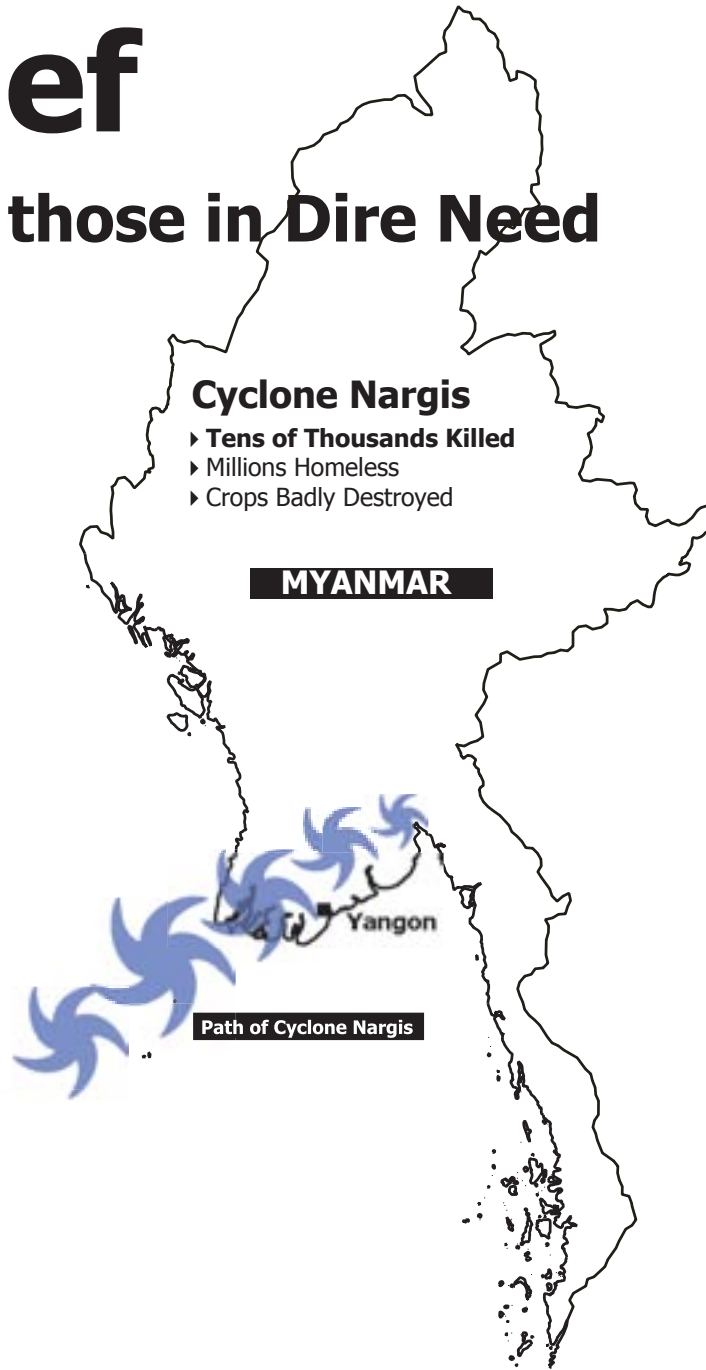

Myanmar Cyclone Relief

Please Donate to Support those in Dire Need

Situation Overview:

On May 4, 2008, The Union of Myanmar (formerly known as Burma) was devastated by Cyclone Nargis with winds of up to 120mph and a 12 foot tidal wave. The death toll from this calamity is in the tens of thousands and millions more have lost their homes. Poor rice farmers from the Ayarawady Delta Area are the most severely affected, as those who have even managed to survive have lost their homes and crops. This is said to be the worst disaster in the history of the country.

Hidaya Foundation's Response

Hidaya Foundation is appealing for funds to aid victims of this natural disaster. Currently, Hidaya has allocated $50,000 for relief efforts.

Due to international political circumstances, it has been decided that Hidaya will work with trustworthy organizations in Myanmar. Two local organizations have already been qualified as partners for relief operations per Hidaya's Standard Operating Procedures.

Based on the overall situation, Hidaya intends to work towards the long-term rehabilitation of those affected as soon as the condition in the affected region allows.

Donations can be made online at www.hidaya.org, or checks can be mailed in with the form below.

Myanmar Cyclone Relief Fund
General Donation

Zakat (Alms) ☐

Sadaqah (Charity) ☐

$ _____

$ _____

I wish to contribute the following amount(s) to **Hidaya Foundation**, a non-profit 501(C)(3) charitable organization with Tax ID # 77-0502583

Name _____

Email _____

Address _____

City _____

State _____ ZIP _____

Home Phone _____

Name on Card: _____

Card No: _____

Exp. Date: __ / __ Signature _____